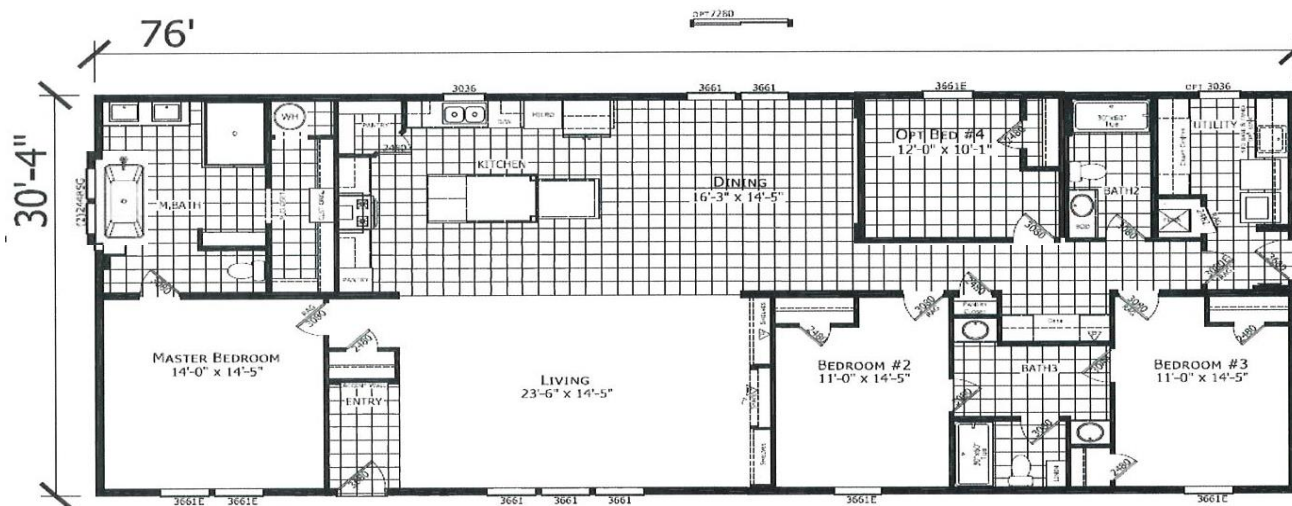

Builder Highland  
 Series Catena  
 Floorplan Medora 2305 sq. ft.

**This home Features:**

- Freestanding soaker tub
- 9' Sidewalls
- Patio Door
- 4x6 glass shower with rain showerhead
- 4th bedroom option
- SS Farm sink
- extra large 2-level island

**Includes these ISEMAN standards**

- 2x6" Exterior construction/Drywall Throughout
- Zone 3 Insulation package
- Architectural shingles
- Hi-e Gas Furnace
- OSB wrap and Add'l OSB- marriage line
- Entertainment Center with Electric Fireplace
- 2 dormers with shake accent
- Extra cabinets/sink in utility room